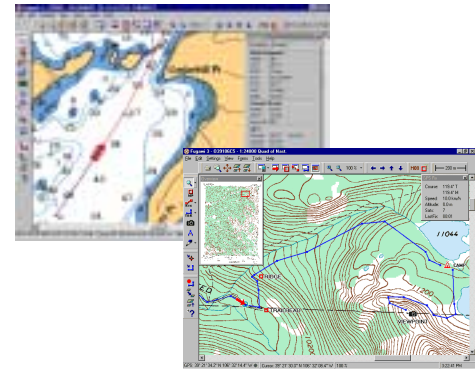

Please visit our website for a FUGAWI dealer near you.
www.fugawi.com

EXCITING FEATURES WITH FUGAWI 3:

- Real-time navigation
- Upload/Download routes, waypoints and tracks
- Supports digital and scanned maps/charts
- North American customers receive the complete USA Streets on CD
- North American customers receive a CD with 80 small scale nautical planning charts
- Customers outside the US will receive a database to look up over 6.7 million place names
- Supports many map projections including UTM, UK Ordnance, Switzerland, Sweden, Finland, Ireland, Canada, New Zealand grids and Mercator
- Improved Datum conversion delivers greater accuracy than most GPS receivers
- Free hand lines are turned into tracks or routes
- Areas are calculated automatically
- Attach pictures and sounds to waypoints. Kodak GPS images, imported automatically
- Auto load maps of larger or smaller scale with a click
- Auto load adjacent maps
- Dusk and Night vision displays designed to international maritime standards
- Export and import waypoints or tracks in lat/lon or grids
- Steering highway for off course indication
- Steering compass for direction to next waypoint
- Synchronize time to GPS NMEA output
- Enhanced map, waypoint, route and track library management tools
- Match waypoint icons with GPS receivers
- Compatible with most GPS receivers (GARMIN, Lowrance, Magellan, MLR, Silva, Brunton, etc.)
- Save Map Image
- ***Plus much more...***

PINPOINT YOUR POSITION ON ANY MAP:

With a GPS receiver

and FUGAWI...

create a complete navigation system.

Trail Profile
Sample

Pioneers in Moving Map Technology

Northport Systems Inc.

1246 Yonge Street, Suite 302
Toronto, Ontario
Canada
M4T 1W5
www.fugawi.com